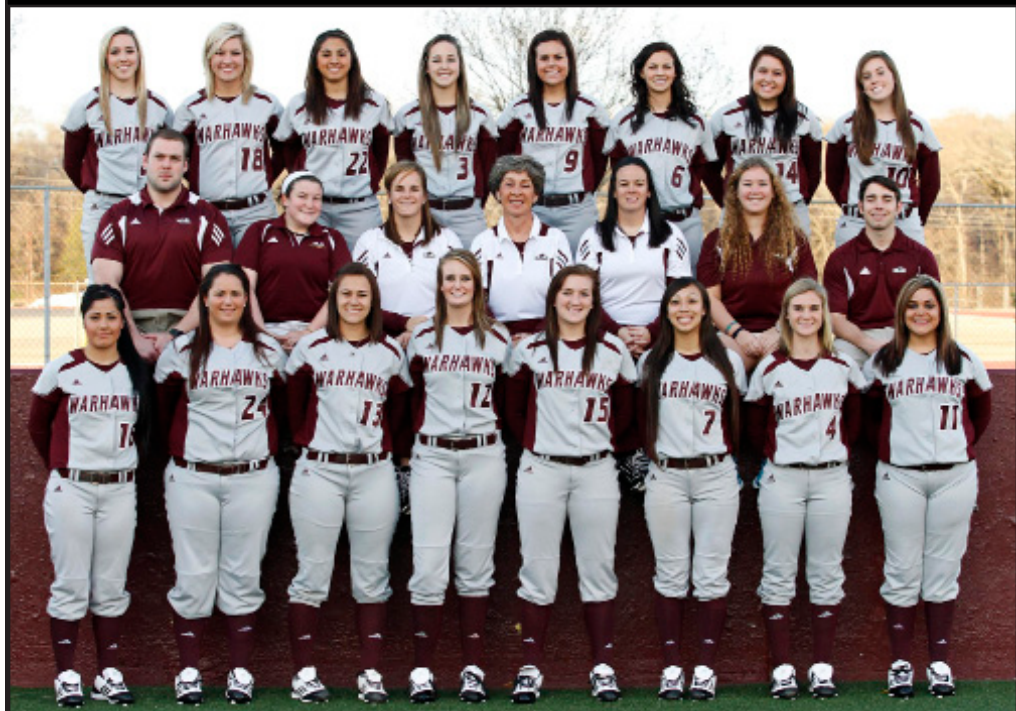

2012 ULM Softball Team

BY CLASS

Seniors..... Roxy Cassel
..... Jessica Chastka
..... Katie Girardi
Juniors ..... Elena DiMattia
..... Samantha Hamby
..... Haley McCall
..... Charlotte Pastor
..... Janel Salanoa
..... Karli Wainwright
Sophomores..... Miyuki Navarrete
..... Stephanie Routzon
Freshmen..... Kayla Boening
..... Alexis Cacioppo
..... Mackenzie Miller
..... Haylie Wilson

BY POSITION

C..... Roxy Cassel
..... Katie Girardi
IF..... Alexis Cacioppo
..... Katie Girardi
..... Haley McCall
..... Miyuki Navarrete
..... Charlotte Pastor
..... Stephanie Routzon
..... Janel Salanoa
OF..... Elena DiMattia
..... Karli Wainwright
P..... Jessica Chastka
..... Samantha Hamby
..... Stephanie Routzon
..... Haylie Wilson
UT..... Kayla Boening
..... Mackenzie Miller
DP..... Roxy Cassel
..... Janel Salanoa

BY STATE

California ..... Alexis Cacioppo
..... Miyuki Navarrete
..... Janel Salanoa
Colorado ..... Mackenzie Miller
..... Stephanie Routzon
Florida..... Katie Girardi
..... Haylie Wilson
Louisiana..... Elena DiMattia
..... Samantha Hamby
..... Haley McCall
..... Charlotte Pastor
..... Karli Wainwright
Texas..... Kayla Boening
..... Roxy Cassel
..... Jessica Chastka

No.	Player	Pos.	B/T	Ht.	Yr.	Hometown(Previous School)
3	Elena DiMattia	OF	L/R	5-4	Jr.	Sunset, La. (Beau Chene HS)
4	Mackenzie Miller	UT	R/R	5-6	Fr.	Evergreen, Colo. (Conifer HS)
6	Karli Wainwright	OF	L/R	5-4	Jr.	Lake Charles, La. (LSU-Eunice)
7	Miyuki Navarrete	IF	R/R	5-6	So.	San Jose, Calif. (Archbishop Mitty HS)
9	Samantha Hamby	P	R/R	5-7	Jr.	Monroe, La. (Central Alabama CC)
10	Charlotte Pastor	IF	L/R	5-3	Jr.	Metairie, La. (St. Mary's Dominican HS)
12	Stephanie Routzon	P/IF	R/R	6-0	So.	Wheat Ridge, Colo. (Wheat Ridge HS)
13	Roxy Cassel	C/DP	R/R	5-8	Sr.	Deer Park, Texas (Deer Park HS)
14	Haylie Wilson	P	R/R	5-3	Fr.	Middleburg, Fla. (The Bolles School)
15	Jessica Chastka	P	R/R	5-8	Sr.	College Station, Texas (A&M Consolidated HS)
16	Janel Salanoa	IF	R/R	5-5	Jr.	San Jose, Calif. (Evergreen Valley HS)
18	Haley McCall	IF	R/R	5-6	Jr.	Grand Chenier, La. (LSU-Eunice)
21	Kayla Boening	UT	L/R	5-4	Fr.	San Antonio, Texas (Poth HS)
22	Alexis Cacioppo	IF	R/R	5-5	Fr.	La Habra, Calif. (Sonora HS)
24	Katie Girardi	IF/C	R/R	5-8	Sr.	Pembroke Pines, Fla. (McArthur HS)

COACHING STAFF

Head Coach: Rosemary Holloway-Hill, 28th Season (Oral Roberts, '77)
Assistant Coach: Sara Vogt, Fourth Season (Indiana, '03)
Graduate Assistant Coach: Paige Cassady, Second Season (FIU, '10)

PRONUNCIATIONS

Kayla Boening..... BANE-ing
Alexis **Cacioppo** ..... cass-e-o-po
Jessica **Chastka** ..... chas-t-ka
Elena **DiMattia** ..... de-matt-e-ah

Miyuki Navarrete.....me-you-key na-va-rhet
Stephanie **Routzon**..... ROUTE-zun
Janel **Salanoa** ..... sal-A-noah
Sara **Vogt** ..... vote